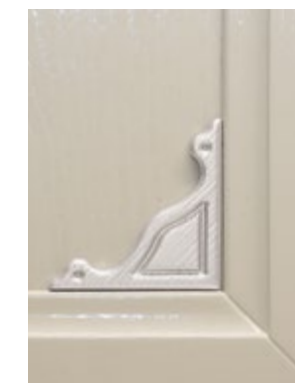

Nero - Black

Bianco - White

Argento - Silver

Oro - Gold

MANIGLIE - HANDLES:

Maniglia con inserto in ceramica
 interasse 96 mm
 Handle with ceramic insert
 distance between holes 96 mm

Maniglia bronzata
 interasse 64 mm
 Handle with bronze finish
 distance between holes 64 mm